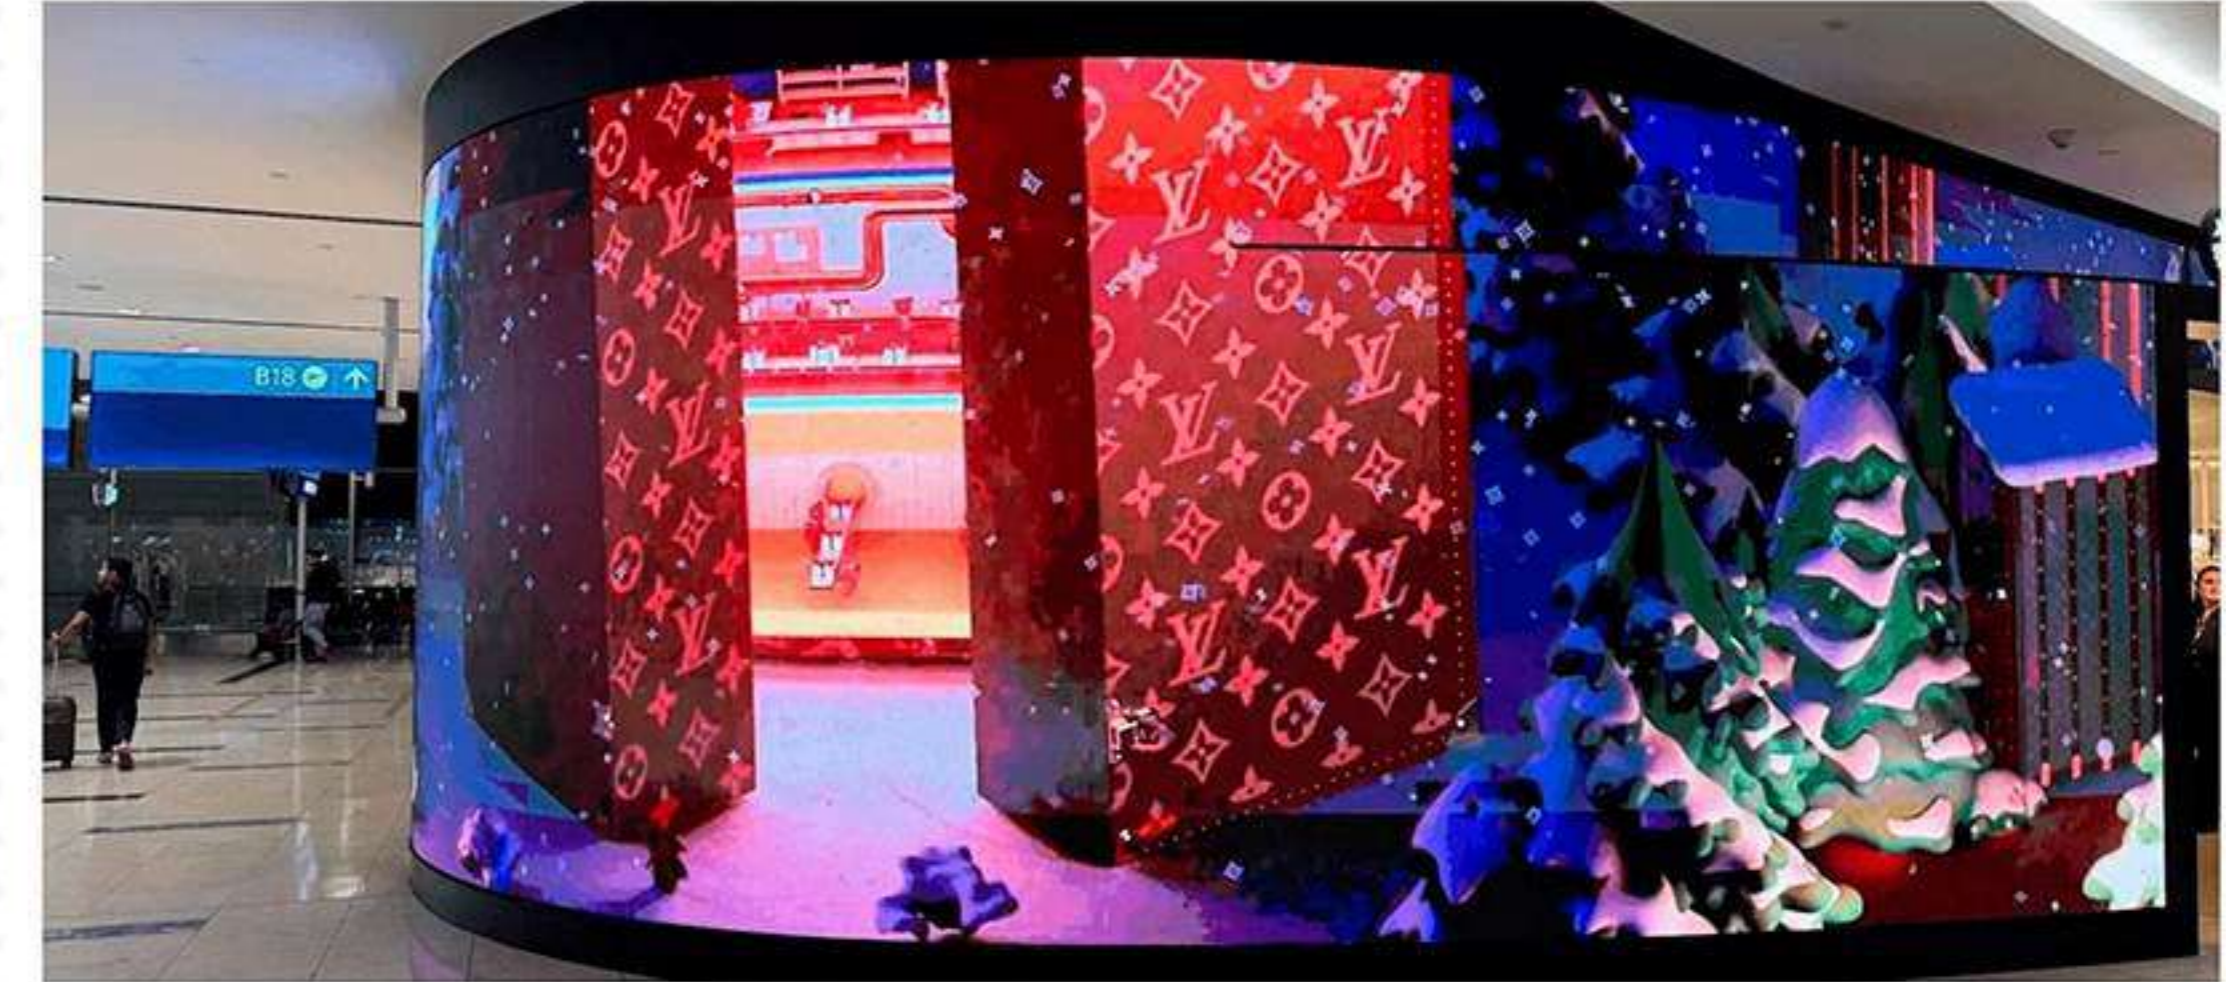

DS Flexible Module

LED MODULE SERIES

Application Showcase

Product Details

Externally Soft Internally Strong

High Refresh Rate

High Compressive Strength

High Ductility

DS INDOOR FLEXIBLE MODULE

PRODUCT SPECIFICATION	DS 1.25	DS 1.53	DS 1.86	DS 2.0	DS 2.5	DS 3	DS 4	DS 5
Module Size(mm)	320x160							
Pixel Pitch(mm)	1.25	1.53	1.86	2	2.5	3	4	5
Scan Mode(s)	64	52	43	40	32	26	16	20
Resolution(Dots)	256x128	208x104	172x86	160x80	128x64	104x52	80x40	64x32
Brightness(CD/m²)	500	≥450	≥450	≥450	500-550	500-600	≥450	≥500
Refresh Rate(Hz)	3840	3840	3840	3840	1920/3840	3840	1920/3840	3840
Product Features	SMD technology with high refresh rate and high-definition display. Flexible on the outside and robust on the inside, supporting curved display and allowing for free DIY of various unique shapes. Lightweight, thin, and flexible, with high-temperature resistance and low-temperature protection, high protection level, and strong pressure resistance. Easy to install, with high stretchability, supporting personalized display solutions.